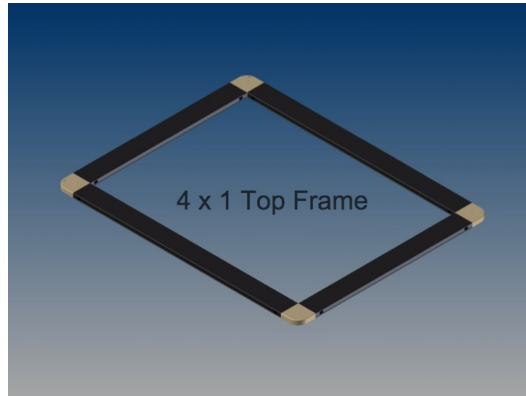

## **Model # TFP4456-4x1 44" x 56" Top Frame 4" x 1"**

### Technical Data

44" x 56" x 1"  
Plastic boards are 4" wide  
Material: Recycled Plastic  
Color: Black  
Truck load qty: 3072