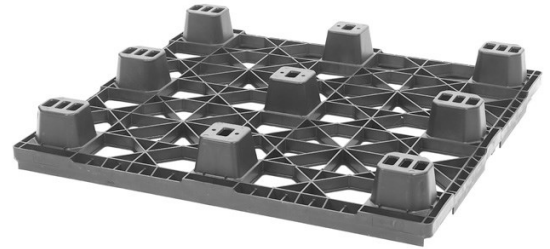

## Model PP5300 Plastic Pallet 48x45

### Technical Data

Dimensions 48.0" x 45.0" x 5.5"  
Weight PO 24.5 lbs. | PP 24 lbs.

#### Load Capacities

Static 8800 lbs  
Dynamic 3300 lbs  
Racking —

Bottom Support: 9 legs Entry: 4-way  
Safety Rim: 0.2' rim  
Nesting height: 2.4"

### Features

- Cost effective
- Extra high rim for safe transport of boxes
- Easy and safe to handle
- Reduces freight costs by volume: 52 pallets to a stack
- Conforms to ISPM 15 regulation
- Maintenance free
- Resistant to insects, bacteria and fungi
- Environmentally friendly product made from 100% recycled plastic