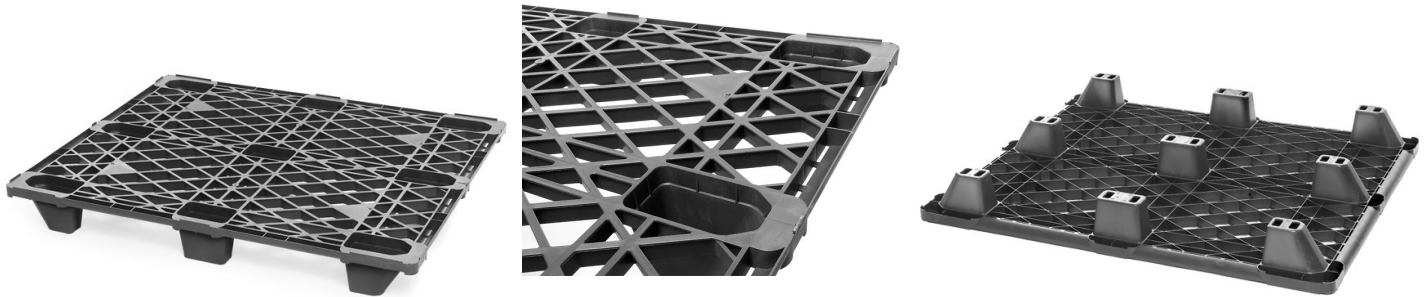

**Model # PP1000-PO : 48x40 Nestable Plastic Pallet
for One-Way Shipping**

Technical Data

Dimensions 48.0" x 40.0" x 5.2"
Weight PO 12.0 lbs. |

Load Capacities

Static 3500 lbs.
Dynamic 2200 lbs.
Racking —

Bottom Support: 9 legs Entry: 4-way
Safety Rim: 0.2"
Nesting height: 1.2"

Options

Material	Color
PO recycled material (Recycled PP also available)	Black

- Cost effective
- Light weight and low height
- Easy and safe to handle
- Reduces freight costs by volume:
80 pallets per stack = 100" high
- Maintenance free
- Resistant to insects, bacteria and fungi
- Environmentally friendly product made
from 100% recycled plastic